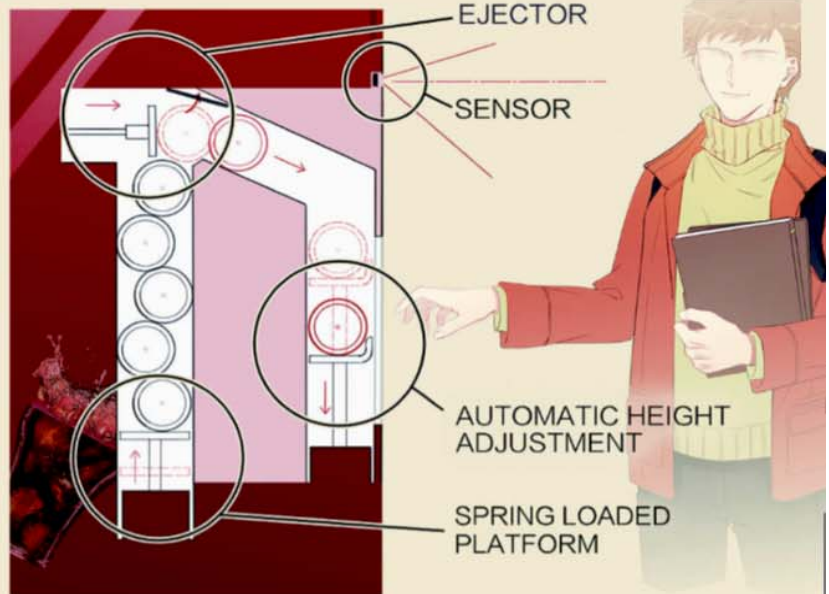

## Stand up and take it Vending Machine !!

Most vending machines dispense products at very low height.

This can be inconvenient on several levels, especially for the elderly or disabled.

Our design allows anyone to pick up their beverages while standing.

With automatic height adjustment, the product comes out at the ideal height for everyone.

The spring preloading system ensures that the machines perform the same as existing models, both in terms of speed and capacity.